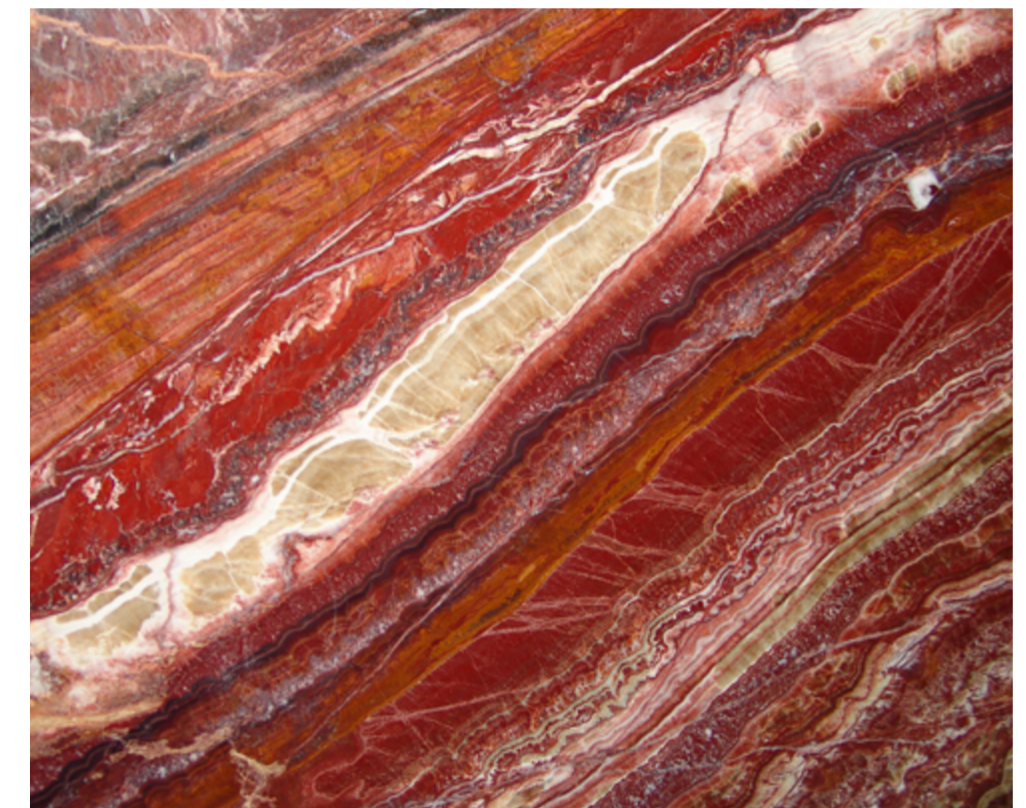

AQUA CASCATA

INTERIOR WATER FEATURES

NATURAL STONE

FOUNTAIN S10

Dimensions:

- width – 8,0 m;
- high – 3,5 m;
- depth – 1,0 m.

Module size – 1,75 x 1,0 m.

Components: